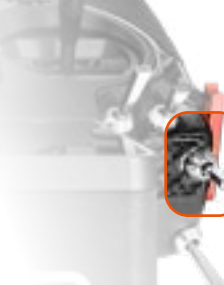

Switch 2POS-S-OX-AB, 2-position, short, - G	1-02021
Switch 2POS-L-OX-AB, 2-position, long, - G	1-02022
Switch 3POS-S-OXO-AB, 3-position, short, - G	1-02023 standard
Switch 3POS-L-OXO-AB, 3-position, long, - G	1-02024
Momentary switch 2POS-S-OM-AB, 2-position, short, - G	1-02025
Momentary switch 2POS-L-OM-AB, 2-position, long, - G	1-02026
Part momentary switch 3POS-L-OXM-AB, 3-position, long, - G	1-02027

H